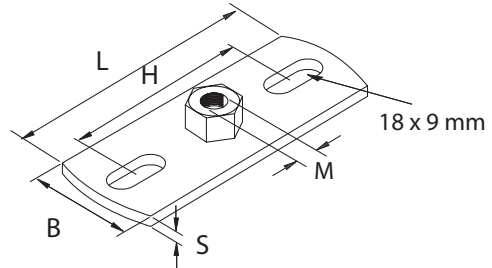

Baseplate

PBF

Technical Features

- **Size:** 80x30x3mm
- **Connections:** 1/2" or 3/4" Nut
- **Finish :** Electro Zinc Plated
- **Specification :** For fixing against wall or ceiling
- **Fixing :** Compatible with M12 fixings

Baseplate - PBF

Physical Data

Reference	Thread	L (mm)	B (mm)	H (mm)	S (mm)	Box Qty.	Weight (x1) (kg / lbs)
587125	1/2"	80	30	50	3	50	0,075 / 0.17
587145	3/4"	80	30	50	3	50	0,090 / 0.20