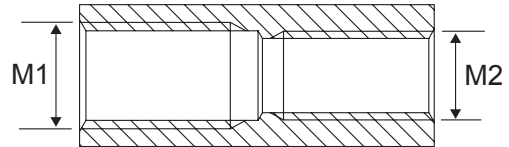

Round Socket Reducing Coupler

Pipe Support

Technical Features

- Sizes : M8 down to M12
- Finish : Electro Zinc Plated

Round Socket Reducing Coupler

Physical Data

Reference	Thread		Box Qty.	Weight (x1) (kg / lbs)
	M1	M2		
583870	M8	M10	100	0,01 / 0.02
583880	M8	M12	100	0,01 / 0.02
583890	M10	M12	100	0,01 / 0.02