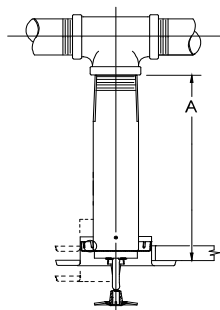

LIST PRICES and Available Finishes			
Length (L) - A Dimension	Polished	White	ENT (JN)
	Chrome (F_)	(M_/W)	IPG V188
1½ - 6" (38 - 152mm)	$262.14	$262.14	P.O.A
6½ - 9" (165 - 229mm)	$268.89	$268.89	P.O.A
9½ - 12" (241 - 305mm)	$275.61	$275.61	$362.70
12½ - 15" (318 - 381mm)	$299.14	$299.14	$392.92
15½ - 18" (394 - 457mm)	$309.22	$309.22	$396.31
18½ - 21" (470 - 533mm)	$332.71	$332.71	$423.17
21½ - 24" (546 - 610mm)	$352.85	$352.85	$450.02
24½ - 27" (622 - 686mm)	$376.42	$376.42	$476.95
27½ - 30" (699 - 762mm)	$393.25	$393.25	$483.67
30½ - 33" (775 - 838mm)	$403.28	$403.28	P.O.A
33½ - 36" (851 - 914mm)	$426.78	$426.78	$530.72

*contact customer service for lengths over standard

Item Price Group: V187 (ENT Finish: IPG V188)

VK164 - Recessed Adj. Length (L) - A Dimension
base p/n - 12811U(f)(t)(l)