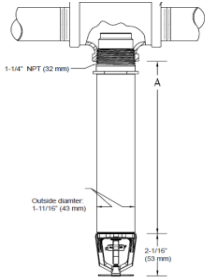

Quick Response - ELO

11.2 (161.3) K Factor (5/8" orifice)

Standard Coverage

Pendent / 1-1/4" NPT

Fusible Link

To order, add finish, temperature and length suffix to base part number (length = A dimension, inches dry ELO sprinklers offered in standard lengths of 6 inch increments (12-48"))

<u>VK547</u> Plain Barrel Base P/N: <u>19828</u>	<u>VK549</u> Standard Adjustable Base P/N: <u>19838</u>	<u>VK548</u> Recessed Adjustable Base P/N: <u>19833</u>
1-1/4" NPT Thread Size	1-1/4" NPT Thread Size	1-1/4" NPT Thread Size

Item Price Group: V190

VK547 - Plain Barrel base p/n - 19828(f)(t)(l)	Length (L) - A Dimension¹	LIST PRICES and Available Finishes		
		Standard Brass (A_)	Polished Chrome (F_)	White (M_/W)
	12" (305 mm)	$725.69	$725.69	$725.69
	18" (457 mm)	$762.58	$762.58	$762.58
	24" (610 mm)	$799.48	$799.48	$799.48
	30" (762 mm)	$836.38	$836.38	$836.38
	36" (914 mm)	$873.29	$873.29	$873.29
	42" (1067 mm)	$910.18	$910.18	$910.18
	48" (1219 mm)	$934.79	$934.79	$934.79