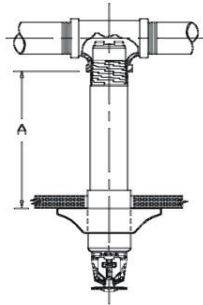

*contact customer service for lengths over standard

LIST PRICES and Available Finishes

Polished Chrome (F_)	White (M_/W)
$340.75	$340.75
$349.51	$349.51
$358.32	$358.30
$388.88	$388.88
$401.99	$401.99
$432.51	$432.51
$458.73	$458.73
$489.37	$489.38
$511.20	$511.23
$524.29	$524.28
$554.86	$554.86

Item Price Group: V187

VK290 - Recessed Adj.	Length (L) - A Dimension
base p/n - 13256U(f)(t)(l)	3 1/4 - 6" (83 - 152mm)
	6 1/4 - 9" (159 - 229mm)
	9 1/4 - 12" (235 - 305mm)
	12 1/4 - 15" (311 - 381mm)
	15 1/4 - 18" (387 - 457mm)
	18 1/4 - 21" (464 - 533mm)
	21 1/4 - 24" (540 - 610mm)
	24 1/4 - 27" (616 - 686mm)
	27 1/4 - 30" (692 - 762mm)
	30 1/4 - 33" (768 - 838mm)
	33 1/4 - 36" (845 - 914mm)