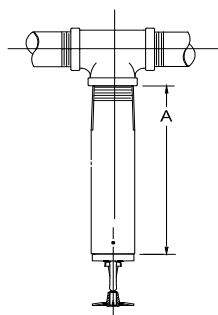

Ex: VK169, stainless, 155°F, 10" long

Part Number: 10360UB10

VK168 (Stainless Steel)

Plain Barrel

Base P/N: 09798U

order in 1/2" increments

VK169 (Stainless Steel)

Recessed Adjustable

Base P/N: 10360U

order in 1/4" increments

Item Price Group: V187

VK168 - Plain Barrel	Length (L) - A Dimension	LIST PRICES
		Stainless Steel
base p/n - 09798U(t)(l)	3 - 6" (76 - 152mm)	\$661.16
	6½ - 9" (165 - 229mm)	\$667.91
	9½ - 12" (241 - 305mm)	\$674.58
	12½ - 15" (318 - 381mm)	\$701.38
	15½ - 18" (394 - 457mm)	\$714.83
	18½ - 21" (470 - 533mm)	\$731.56
	21½ - 24" (546 - 610mm)	\$758.42
	24½ - 27" (622 - 686mm)	\$778.52
	27½ - 30" (699 - 762mm)	\$795.30
	30½ - 33" (775 - 838mm)	\$815.40
	33½ - 36" (851 - 914mm)	\$828.83