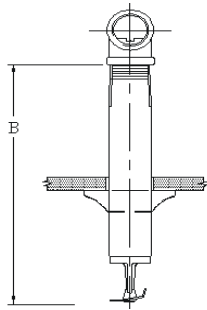

LIST PRICES and Available Finishes

Item Price Group: V187

VK153 - Plain Barrel	Length (L) - A Dimension	Standard Brass (A_)	Polished Chrome (F_)
base p/n - 09125U(f)(t)(l)	4 1/2" - 7 1/2" (114 - 191mm)	\$272.40	\$276.05
	8 - 10 1/2" (203 - 267mm)	\$276.05	\$279.74
	11 - 13 1/2" (279 - 343mm)	\$287.14	\$290.81
	14 - 16 1/2" (356 - 419mm)	\$316.58	\$320.26
	17 - 19 1/2" (432 - 495mm)	\$331.30	\$334.95
	20 - 22 1/2" (508 - 572mm)	\$349.73	\$353.38
	23 - 25 1/2" (584 - 648mm)	\$390.13	\$393.88
	26 - 28 1/2" (660 - 724mm)	\$412.28	\$415.93
	29 - 31 1/2" (737 - 800mm)	\$430.67	\$434.38
	32 - 34 1/2" (813 - 876mm)	\$438.09	\$441.69
	35 - 37 1/2" (889 - 953mm)	\$452.75	\$456.49