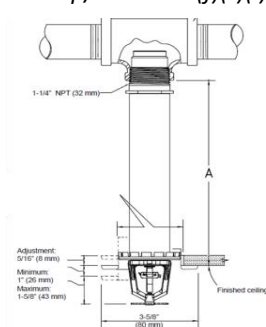

Length (L) - A Dimension¹	LIST PRICES and Available Finishes	
	Polished Chrome (F_)	White (M_/W)
12" (305 mm)	$664.20	$664.20
18" (457 mm)	$701.09	$701.09
24" (610 mm)	$737.99	$737.99
30" (762 mm)	$774.89	$774.89
36" (914 mm)	$811.79	$811.79
42" (1067 mm)	$848.68	$848.68
48" (1219 mm)	$873.29	$873.29

- (1) Additional lengths available on special request (FM Approved, 12-48").
- (2) Plain barrel and standard adjustable use a pipe wrench on inlet housing.