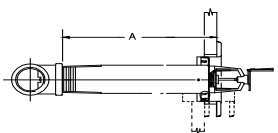

LIST PRICES and Available Finishes

Item Price Group: V187 (ENT Finish: IPG V188)

VK182 - Recessed Adj.	Length (L) - A Dimension	LIST PRICES and Available Finishes		
		Polished Chrome (F_)	White (M_/W)	ENT (JN) IPG V188
base p/n - 08386U(f)(t)(l)	3 1/4 - 6" (83 - 152mm)	$282.36	$289.02	$376.10
	6 1/4 - 9" (159 - 229mm)	$292.42	$299.14	$376.10
	9 1/4 - 12" (235 - 305mm)	$299.14	$305.84	$392.91
	12 1/4 - 15" (311 - 381mm)	$326.04	$332.71	$419.78
	15 1/4 - 18" (387 - 457mm)	$346.15	$352.85	$439.93
	18 1/4 - 21" (464 - 533mm)	$359.59	$366.36	$453.42
	21 1/4 - 24" (540 - 610mm)	$396.59	$403.28	$490.39
	24 1/4 - 27" (616 - 686mm)	$413.33	$420.14	$507.22
	27 1/4 - 30" (692 - 762mm)	$433.58	$440.29	$527.34
	30 1/4 - 33" (768 - 838mm)	$450.40	$457.09	P.O.A
	33 1/4 - 36" (845 - 914mm)	$463.80	$470.56	$557.62