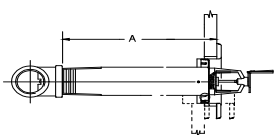

Length (L) - A Dimension	LIST PRICES and Available Finishes		
	Polished Chrome (F_)	White (M_/W)	ENT (JN) IPG V188
3¼ - 6" (83 - 152mm)	$340.75	P.O.A	P.O.A
6¼ - 9" (159 - 229mm)	P.O.A	P.O.A	P.O.A
9¼ - 12" (235 - 305mm)	$358.32	P.O.A	P.O.A
12¼ - 15" (311 - 381mm)	P.O.A	P.O.A	P.O.A
15¼ - 18" (387 - 457mm)	$410.73	$419.43	P.O.A
18¼ - 21" (464 - 533mm)	P.O.A	P.O.A	P.O.A
21¼ - 24" (540 - 610mm)	$463.14	P.O.A	P.O.A
24¼ - 27" (616 - 686mm)	$498.15	P.O.A	P.O.A
27¼ - 30" (692 - 762mm)	P.O.A	P.O.A	P.O.A
30¼ - 33" (768 - 838mm)	$537.40	P.O.A	P.O.A
33¼ - 36" (845 - 914mm)	P.O.A	P.O.A	P.O.A

Additional Ordering Information
VK2753/2773/2793

Available Temp. Ratings / Suffix

155°F (68°C) = B
175°F (79°C) = D
200°F (93°C) = E
286°F (93°C) = G *
* N/A with VK2793

VK2773 also available in white finish with chrome escutcheon at same price as white finish. Use suffix MF_/W

Standard Wrench
VK2753 and VK2773
07297W/B $116.56

Recessed Wrench for VK2793 Model
07565W/B $149.61

Dry Spk Replacement Escutcheons

Std. Adj. - Chrome
08086F $7.90
Std. Adj. - White
08086M/W $7.90
Rec. Adj. - Chrome
05459AF $5.74
Rec. Adj. - White
05459AM/W $5.74

Dry Sprinkler Boot
22087M/W $48.77

Electroless Nickel PTFE (ENT) coating is for corrosion resistance.