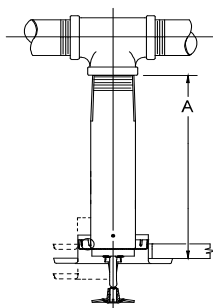

LIST PRICES and Available Finishes		
		Polished Chrome (F_)	White (M_/W)	ENT (JN)
		IPG V188		
Length (L) - A Dimension				
1½ - 6" (38 - 152mm)		$268.89	$268.89	$355.97
6½ - 9" (165 - 229mm)		$275.61	$275.60	$362.69
9½ - 12" (241 - 305mm)		$282.36	$282.36	$369.45
12½ - 15" (318 - 381mm)		$309.22	$309.22	$396.31
15½ - 18" (394 - 457mm)		$315.96	$315.96	$403.02
18½ - 21" (470 - 533mm)		$346.15	$346.15	$433.23
21½ - 24" (546 - 610mm)		$359.59	$359.59	$446.68
24½ - 27" (622 - 686mm)		$383.17	$383.17	$470.26
27½ - 30" (699 - 762mm)		$399.97	$399.99	$487.07
30½ - 33" (775 - 838mm)		$410.02	$410.02	$497.12
33½ - 36" (851 - 914mm)		$436.91	$436.90	$524.00

*contact customer service for lengths over standard

Item Price Group: V187

VK180 - Recessed Adj.
base p/n - 08385U(f)(t)(l)