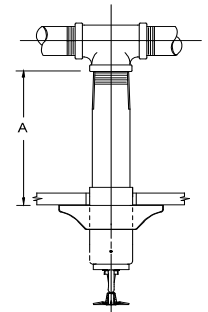

LIST PRICES and Available Finishes

Item Price Group: V187 (ENT Finish: IPG V188)

VK154 - Standard Adj. Length (L) - A Dimension
base p/n - 07740U(f)(t)(l)