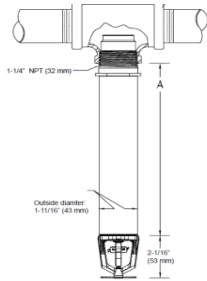

Standard Response - ELO

11.2 (161.3) K Factor (5/8" orifice)

Standard Coverage

Pendent / 1-1/4" NPT

Fusible Link

To order, add finish, temperature and length suffix to base part number (length = A dimension, inches dry ELO sprinklers offered in standard lengths of 6 inch increments (12-48"))

VK544 <i>Plain Barrel</i> Base P/N: 19830	VK546 <i>Standard Adjustable</i> Base P/N: 19840	VK545 <i>Recessed Adjustable</i> Base P/N: 19835
1-1/4" NPT Thread Size	1-1/4" NPT Thread Size	1-1/4" NPT Thread Size

Item Price Group: V190

VK544 - Plain Barrel
base p/n - 19830(f)(t)(l)