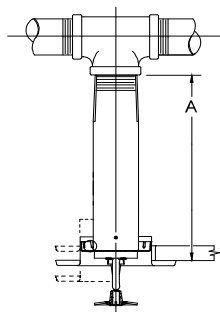

LIST PRICES and Available Finishes

Item Price Group: V187 (ENT Finish: IPG V188)

VK158 - Recessed Adj. Length (L) - A Dimension
base p/n - 06530U(f)(t)(l)