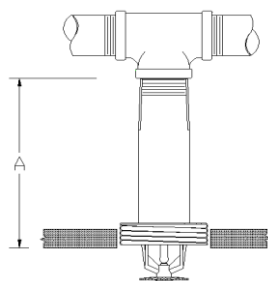

*contact customer service for lengths over standard

Additional Ordering Information
VK190 / VK192
Available Temp. Ratings / Suffix
155°F (68°C) = B
175°F (79°C) = D
200°F (93°C) = E
Wrench - Domed Concealed
07565W/B $149.61
Dry Sprinkler Boot
22087M/W $48.77

Item Price Group: V187

VK192 - 8.0 K Factor base p/n - 12424U(f)(t)(l)	Length (L) - A Dimension	LIST PRICES
		Standard Brass (A_)
	4 - 6" (101 - 152mm)	$303.95
	6 1/4 - 9" (159 - 229mm)	$314.04
	9 1/4 - 12" (235 - 305mm)	$329.12
	12 1/4 - 15" (311 - 381mm)	$351.73
	15 1/4 - 18" (387 - 457mm)	$369.31
	18 1/4 - 21" (464 - 533mm)	$394.44
	21 1/4 - 24" (540 - 610mm)	$419.58
	24 1/4 - 27" (616 - 686mm)	$454.70
	27 1/4 - 30" (692 - 762mm)	$472.32
	30 1/4 - 33" (768 - 838mm)	$489.91
	33 1/4 - 36" (845 - 914mm)	$522.56