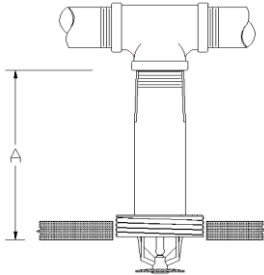

Quick/Standard Response
5.6 (81) K Factor (1/2" orifice)
Std /Ext Coverage
Pendent / 1" NPT
Glass Bulb

To order, add finish, temperature and length suffix to base part number (length = A dimension, inches)
Ex: VK196, brass, 155°F, 10.75" long
Part Number: 12423UAB1075

VK194 - Std. Coverage DOMED CONCEALED Base P/N: <u>12422U</u>	VK196 - Ext. Coverage DOMED CONCEALED Base P/N: <u>12423U</u>
order in 1/4" increments	order in 1/4" increments

Item Price Group: V187

VK194 - 5.6 K Factor base p/n - 12422U(f)(t)(l)	Length (L) - A Dimension	LIST PRICES
		Standard Brass (A_)
	4 - 6" (101 - 152mm)	$314.04
	6 1/4 - 9" (159 - 229mm)	$319.05
	9 1/4 - 12" (235 - 305mm)	$329.12
	12 1/4 - 15" (311 - 381mm)	$364.28
	15 1/4 - 18" (387 - 457mm)	$379.38
	18 1/4 - 21" (464 - 533mm)	$407.02
	21 1/4 - 24" (540 - 610mm)	$439.67
	24 1/4 - 27" (616 - 686mm)	$464.80
	27 1/4 - 30" (692 - 762mm)	$477.36
	30 1/4 - 33" (768 - 838mm)	$502.48
	33 1/4 - 36" (845 - 914mm)	$535.12