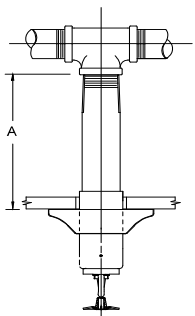

LIST PRICES and Available Finishes		
		Standard Brass (A_)	Polished Chrome (F_)	ENT (JN)
		IPG V188		
Length (L) - A Dimension				
3 - 6" (76 - 152mm)		$241.96	$245.39	$332.46
6½ - 9" (165 - 229mm)		$255.42	$258.82	P.O.A
9½ - 12" (241 - 305mm)		$262.13	$265.51	$352.59
12½ - 15" (318 - 381mm)		$285.71	$289.02	$376.11
15½ - 18" (394 - 457mm)		$302.49	$305.84	$392.90
18½ - 21" (470 - 533mm)		$319.30	$322.64	P.O.A
21½ - 24" (546 - 610mm)		$349.54	$352.85	P.O.A
24½ - 27" (622 - 686mm)		$366.36	$369.71	$456.77
27½ - 30" (699 - 762mm)		$386.48	$389.86	$476.91
30½ - 33" (775 - 838mm)		$399.97	$403.28	$490.37
33½ - 36" (851 - 914mm)		$420.14	$423.44	P.O.A

*contact customer service for lengths over standard

Item Price Group: V187

VK176 - Standard Adj.
base p/n - 08383U(f)(t)(l)