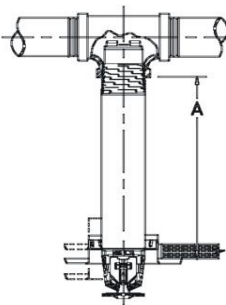

LIST PRICES and Available Finishes

Polished Chrome (F_)	White (M_/W)
$340.75	$349.52
$349.51	$358.30
$358.32	$367.03
$388.88	$397.57
$410.73	$419.43
$436.89	$445.68
$463.14	$471.83
$498.13	$506.82
$515.61	$524.29
$533.03	P.O.A
$568.00	$576.72