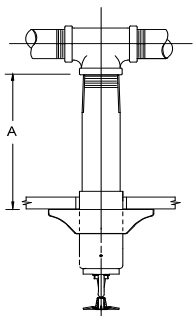

LIST PRICES and Available Finishes

Item Price Group: V187 (ENT Finish: IPG V188)

VK177 - Standard Adj. Length (L) - A Dimension
base p/n - 13249U(f)(t)(l)