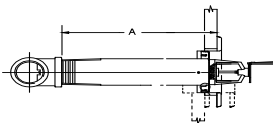

LIST PRICES and Available Finishes		
		Polished Chrome (F_)	White (M_/W)	ENT (JN) IPG V188
3 1/4" - 6" (83 - 152mm)		$295.76	$302.49	$389.57
6 1/4" - 9" (159 - 229mm)		$302.49	$309.22	$396.31
9 1/4" - 12" (235 - 305mm)		$309.22	$315.96	$403.02
12 1/4" - 15" (311 - 381mm)		$336.09	$342.81	P.O.A
15 1/4" - 18" (387 - 457mm)		$356.26	$362.95	$450.04
18 1/4" - 21" (464 - 533mm)		$369.71	$376.42	$463.50
21 1/4" - 24" (540 - 610mm)		$406.63	$413.33	P.O.A
24 1/4" - 27" (616 - 686mm)		$426.78	$433.57	P.O.A
27 1/4" - 30" (692 - 762mm)		$443.65	$450.40	P.O.A
30 1/4" - 33" (768 - 838mm)		$460.49	$467.19	P.O.A
33 1/4" - 36" (845 - 914mm)		$477.25	$483.95	P.O.A

*contact customer service for lengths over standard

Additional Ordering Information
VK186 / VK188

Available Temp. Ratings / Suffix

155°F (68°C) = B
175°F (79°C) = D

Recessed Wrench for VK186 & VK188

07565W/B $149.61

Sprinkler Guard for Upright/Pendent

08954 $31.78

Dry Spk Replacement Escutcheons

Rec. Adj. - Chrome
05459AF $5.74

Rec. Adj. - White
05459AM/W $5.74

Dry Sprinkler Boot

22087M/W $48.77

Electroless Nickel PTFE (ENT) coating is for corrosion resistance.