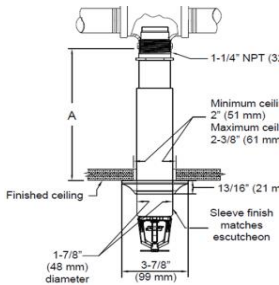

Length (L) - A Dimension¹	LIST PRICES and Available Finishes		
	Standard Brass (A_)	Polished Chrome (F_)	White (M_/W)
12" (305 mm)	$664.20	$664.20	$664.20
18" (457 mm)	$701.09	$701.09	$701.09
24" (610 mm)	$737.99	$737.99	$737.99
30" (762 mm)	$774.89	$774.89	$774.89
36" (914 mm)	$811.79	$811.79	$811.79
42" (1067 mm)	$848.68	$848.68	$848.68
48" (1219 mm)	$873.29	$873.29	$873.29

Additional Ordering Information
VK544/546/545

Available Temp. Ratings / Suffix
165°F (74°C) = C
205°F (96°C) = E
280°F (138°C) = G *
* N/A with VK545

Recessed Wrench for VK545 Model²
19748W/B $178.28

Item Price Group: V190

VK546 - Standard Adj.
base p/n - 19840(f)(t)(l)

Length (L) - A Dimension¹	LIST PRICES and Available Finishes	
	Polished Chrome (F_)	White (M_/W)
12" (305 mm)	$664.20	$664.20
18" (457 mm)	$701.09	$701.09
24" (610 mm)	$737.99	$737.99
30" (762 mm)	$774.89	$774.89
36" (914 mm)	$811.79	$811.79
42" (1067 mm)	$848.68	$848.68
48" (1219 mm)	$873.29	$873.29

Dry ELO Replacement Escutcheons
Std. Adjustable
19730F $7.75
19730M/W $7.75
Rec. Adjustable
19728F $7.90

Item Price Group: V190

VK545 - Recessed Adj.
base p/n - 19835(f)(t)(l)