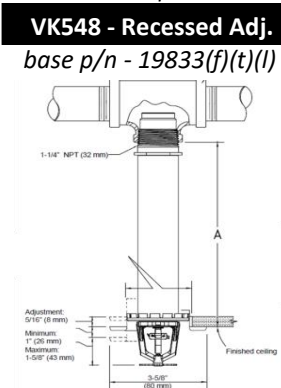

VK548 - Recessed Adj. base p/n - 19833(f)(t)(l)	Length (L) - A Dimension¹	LIST PRICES and Available Finishes	
		Polished Chrome (F_)	White (M_/W)
	12" (305 mm)	$725.69	$725.69
	18" (457 mm)	$762.58	$762.58
	24" (610 mm)	$799.48	$799.48
	30" (762 mm)	$836.38	$836.38
	36" (914 mm)	$873.29	$873.29
	42" (1067 mm)	$910.18	$910.18
	48" (1219 mm)	$934.79	$934.79

Item Price Group: V190