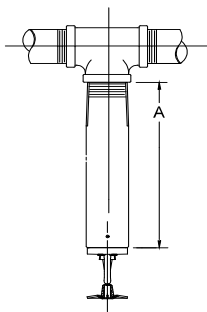

Standard Response

8.0 (115) K Factor (17/32" orifice)

Standard Coverage

Pendent / 1" NPT

Glass Bulb

To order, add finish, temperature and length suffix to base part number (length = A dimension, inches)

Ex: **VK164, white, 200 °F, 12" length**
Part Number: **12811UME/W12**

VK166 Plain Barrel Base P/N: 12741U	VK163 Standard Adjustable Base P/N: 12810U	VK164 Recessed Adjustable Base P/N: 12811U
order in ½" increments	order in ½" increments	order in ¼" increments

Item Price Group: V187 (ENT Finish: IPG V188)

VK166 - Plain Barrel Length (L) - A Dimension
base p/n - 12741U(f)(t)(l)