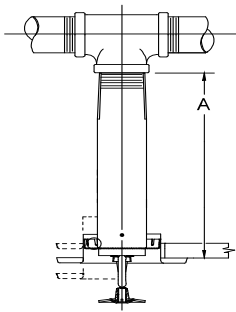

order in 1/4" increments

Item Price Group: V187 (ENT Finish: IPG V188)

VK186 - Recessed Adj. Length (L) - A Dimension
base p/n - 10541U(f)(t)(l)

		LIST PRICES and Available Finishes		
		Polished Chrome (F_)	White (M_/W)	ENT (JN) IPG V188
3 1/4" - 6" (83 - 152mm)		$278.92	$285.71	$372.80
6 1/4" - 9" (159 - 229mm)		$285.71	$292.42	$379.50
9 1/4" - 12" (235 - 305mm)		$295.76	$302.49	$389.57
12 1/4" - 15" (311 - 381mm)		$319.30	$326.04	$413.12
15 1/4" - 18" (387 - 457mm)		$336.09	$342.81	$429.90
18 1/4" - 21" (464 - 533mm)		$356.26	$362.95	$450.04
21 1/4" - 24" (540 - 610mm)		$383.17	$389.86	$476.94
24 1/4" - 27" (616 - 686mm)		$399.97	$406.63	$493.73
27 1/4" - 30" (692 - 762mm)		$410.02	$416.74	$503.83
30 1/4" - 33" (768 - 838mm)		$433.59	$440.29	P.O.A
33 1/4" - 36" (845 - 914mm)		$457.09	$463.83	P.O.A

*contact customer service for lengths over standard

Item Price Group: V187 (ENT Finish: IPG V188)

VK188 - Recessed Adj. Length (L) - A Dimension
base p/n - 10542U(f)(t)(l)