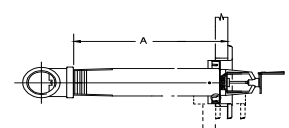

LIST PRICES and Available Finishes		
		Polished Chrome (F_)	White (M_/W)	ENT (JN) IPG V188
Length (L) - A Dimension				
3 1/4 - 6" (83 - 152mm)		$255.42	$262.13	$349.20
6 1/4 - 9" (159 - 229mm)		$265.51	$272.21	$359.30
9 1/4 - 12" (235 - 305mm)		$272.21	$278.92	$366.03
12 1/4 - 15" (311 - 381mm)		$302.49	$309.22	$396.31
15 1/4 - 18" (387 - 457mm)		$315.96	$322.64	$409.73
18 1/4 - 21" (464 - 533mm)		$336.09	$342.81	P.O.A
21 1/4 - 24" (540 - 610mm)		$373.03	$379.81	P.O.A
24 1/4 - 27" (616 - 686mm)		$389.86	$396.59	P.O.A
27 1/4 - 30" (692 - 762mm)		$403.28	$410.02	P.O.A
30 1/4 - 33" (768 - 838mm)		$426.78	$433.58	P.O.A
33 1/4 - 36" (845 - 914mm)		$440.29	$447.01	P.O.A

Additional Ordering Information
VK152/156/162

Available Temp. Ratings / Suffix

155°F (68°C) = B
175°F (79°C) = D
200°F (93°C) = E
286°F (93°C) = G *
* N/A with VK162

VK156 also available in white finish with chrome escutcheon at same price as white finish. Use suffix MF_/W

Standard Wrench
VK152 and VK156
07297W/B $116.56

Recessed Wrench for VK162 Model
07565W/B $149.61

Dry Spk Replacement Escutcheons
Std. Adj. - Chrome
08086F $7.90
Std. Adj. - White
08086M/W $7.90
Rec. Adj. - Chrome
05459AF $5.74
Rec. Adj. - White
05459AM/W $5.74

Dry Sprinkler Boot
22087M/W $48.77

Electroless Nickel PTFE (ENT) finish is for corrosion resistance.