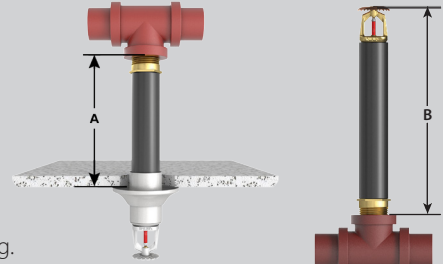

A Dimension is the distance from the face of the fitting (tee) to desired finished surface of ceiling.

B Dimension is the distance from the face of the fitting (tee) to the top of the deflector - upright models only.