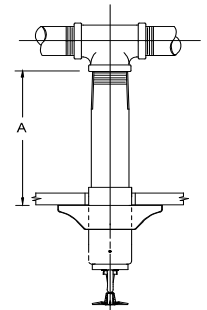

LIST PRICES and Available Finishes			
Length (L) - A Dimension	Standard	Polished	ENT (JN)
	Brass (A_)	Chrome (F_)	IPG V188
3 - 6" (76 - 152mm)	$248.75	$251.10	P.O.A
6½ - 9" (165 - 229mm)	$240.48	$264.45	P.O.A
9½ - 12" (241 - 305mm)	$268.89	$271.23	$358.32
12½ - 15" (318 - 381mm)	$295.75	$298.12	P.O.A
15½ - 18" (394 - 457mm)	$315.94	$318.28	$405.37
18½ - 21" (470 - 533mm)	$329.38	$331.72	P.O.A
21½ - 24" (546 - 610mm)	$362.95	$365.30	P.O.A
24½ - 27" (622 - 686mm)	$383.18	$385.51	$472.59
27½ - 30" (699 - 762mm)	$399.97	$402.34	P.O.A
30½ - 33" (775 - 838mm)	$413.33	$415.72	P.O.A
33½ - 36" (851 - 914mm)	$433.58	P.O.A	P.O.A

*contact customer service for lengths over standard

Item Price Group: V187 (ENT Finish: IPG V188)

VK163 - Standard Adj. Length (L) - A Dimension
base p/n - 12810U(f)(t)(l)