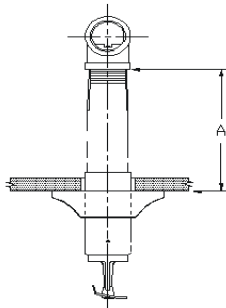

*contact customer service for lengths over standard

Recessed Wrench for VK161 Model

07565W/B $149.61

Dry Spk Replacement Escutcheons

- Std. Adj. - Chrome
  07741F $7.90
- Rec. Adj. - Chrome
  05459AF $5.74
- Rec. Adj. - White
  05459AM/W $5.74

Dry Sprinkler Boot

22087M/W $48.77

LIST PRICES and Available Finishes

Item Price Group: V187

VK161 - Recessed Adj.	Length (L) - A Dimension	Polished Chrome (F_)	White (M_/W)
base p/n - 09124U(f)(t)(l)	3 1/4" - 6" (83 - 152mm)	$287.14	$294.52
	6 1/4" - 9" (159 - 229mm)	$298.16	$305.53
	9 1/4" - 12" (235 - 305mm)	$305.53	$312.91
	12 1/4" - 15" (311 - 381mm)	$338.69	$346.04
	15 1/4" - 18" (387 - 457mm)	$353.38	$360.53
	18 1/4" - 21" (464 - 533mm)	$379.15	$386.47
	21 1/4" - 24" (540 - 610mm)	$415.96	$423.31
	24 1/4" - 27" (616 - 686mm)	$434.38	$441.45
	27 1/4" - 30" (692 - 762mm)	$448.86	$456.18
	30 1/4" - 33" (768 - 838mm)	$474.88	$481.93
	33 1/4" - 36" (845 - 914mm)	$493.24	$500.33