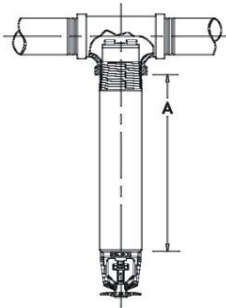

Quick Response

8.0 (115) K Factor (17/32" orifice)

Standard Coverage

Pendent / 1" NPT

Fusible Link

To order, add finish, temperature and length suffix to base part number (length = A dimension, inches)

Ex: VK290, chrome, 205 °F, 15 3/4" long
Part Number: 13256UFE1575

VK282 Plain Barrel Base P/N: 13254U	VK286 Standard Adjustable Base P/N: 13255U	VK290 Recessed Adjustable Base P/N: 13256U
order in 1/2" increments	order in 1/2" increments	order in 1/4" increments

Item Price Group: V187

VK282- Plain Barrel	Length (L) - A Dimension
base p/n - 13254U(f)(t)(l)	3 - 6" (76 - 152mm)
	6 1/2 - 9" (165 - 229mm)
	9 1/2 - 12" (241 - 305mm)
	12 1/2 - 15" (318 - 381mm)
	15 1/2 - 18" (394 - 457mm)
	18 1/2 - 21" (470 - 533mm)
	21 1/2 - 24" (546 - 610mm)
	24 1/2 - 27" (622 - 686mm)
	27 1/2 - 30" (699 - 762mm)
	30 1/2 - 33" (775 - 838mm)
	33 1/2 - 36" (851 - 914mm)

*contact customer service for lengths over standard

LIST PRICES and Available Finishes

Standard Brass (A_)	Polished Chrome (F_)
$323.35	P.O.A
$340.75	$343.81
$340.75	$352.58
$384.49	$387.54
$410.73	$413.76
$428.19	$431.24
$471.83	$474.89
$498.13	P.O.A
$519.99	P.O.A
$537.37	$540.44
$563.63	$566.68

Additional Ordering Information
VK282/286/290

Available Temp. Ratings / Suffix

165°F (74°C) = C
205°F (96°C) = E
280°F (138°C) = G *
* N/A with VK290

Standard Wrench
VK282 and VK286

07297W/B $116.56

Recessed Wrench for VK290 Model

07565W/B $149.61

Sprinkler Guard for Upright/Pendent
08954 $31.78

Dry Spk Replacement Escutcheons

Std. Adj. - Chrome
07741F $7.90

Std. Adj. - White
07741M/W $7.90

Rec. Adj. - Chrome
05459AF $5.74

Rec. Adj. - White
05459AM/W $5.74

Dry Sprinkler Boot
22087M/W $48.77

Item Price Group: V187

VK286 - Standard Adj.	Length (L) - A Dimension
base p/n - 13255U(f)(t)(l)	1 1/2 - 6" (38 - 152mm)
	6 1/2 - 9" (165 - 229mm)
	9 1/2 - 12" (241 - 305mm)
	12 1/2 - 15" (318 - 381mm)
	15 1/2 - 18" (394 - 457mm)
	18 1/2 - 21" (470 - 533mm)
	21 1/2 - 24" (546 - 610mm)
	24 1/2 - 27" (622 - 686mm)
	27 1/2 - 30" (699 - 762mm)
	30 1/2 - 33" (775 - 838mm)
	33 1/2 - 36" (851 - 914mm)