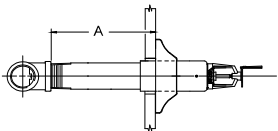

LIST PRICES and Available Finishes

Item Price Group: V187 (ENT Finish: IPG V188)

VK178 - Standard Adj.	Length (L) - A Dimension	LIST PRICES and Available Finishes		
		Polished Chrome (F_)	White (M_/W)	ENT (JN) IPG V188
base p/n - 08384U(f)(t)(l)	1 1/2 - 6" (38 - 152mm)	$275.61	$275.60	$362.70
	6 1/2 - 9" (165 - 229mm)	$282.36	$282.36	$369.43
	9 1/2 - 12" (241 - 305mm)	$292.42	$292.42	$379.50
	12 1/2 - 15" (318 - 381mm)	$322.64	$322.64	$409.73
	15 1/2 - 18" (394 - 457mm)	$336.09	$336.09	$423.17
	18 1/2 - 21" (470 - 533mm)	$356.26	$356.26	$443.35
	21 1/2 - 24" (546 - 610mm)	$393.25	$393.25	$480.33
	24 1/2 - 27" (622 - 686mm)	$406.63	$406.63	$481.71
	27 1/2 - 30" (699 - 762mm)	$426.78	$426.79	$513.88
	30 1/2 - 33" (775 - 838mm)	$436.91	$436.91	$524.00
	33 1/2 - 36" (851 - 914mm)	$453.74	$453.74	$540.79