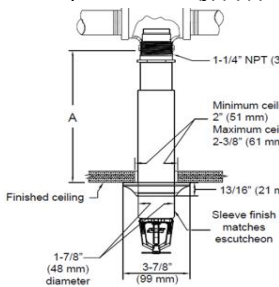

Additional Ordering Information
VK547/549/548
Available Temp. Ratings / Suffix
165°F (74°C) = C
205°F (96°C) = E
280°F (138°C) = G *
* N/A with VK548

Recessed Wrench for VK545 Model²
19748W/B $178.28

Dry ELO Replacement Escutcheons
Std. Adjustable
19730F $7.75
19730M/W $7.75
Rec. Adjustable
19728F $7.90

Item Price Group: V190

VK549 - Standard Adj. base p/n - 19838(f)(t)(l)	Length (L) - A Dimension¹	LIST PRICES and Available Finishes	
		Polished Chrome (F_)	White (M_/W)
	12" (305 mm)	$725.69	$725.69
	18" (457 mm)	$762.58	$762.58
	24" (610 mm)	$799.48	$799.48
	30" (762 mm)	$836.38	$836.38
	36" (914 mm)	$873.29	$873.29
	42" (1067 mm)	$910.18	$909.89
	48" (1219 mm)	$934.79	$934.79