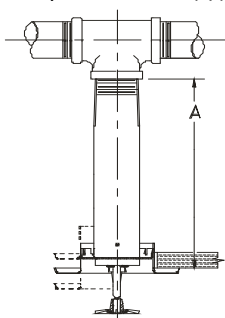

*contact customer service for lengths over standard

Additional Ordering Information
VK168 / VK169

Available Temp.

Ratings / Suffix

155°F (68°C) = B

175°F (79°C) = D

200°F (93°C) = E

286°F (93°C) = G

Standard Wrench

VK168

07297W/B $116.56

Recessed Wrench

for VK169 model

07565W/B $149.61

Sprinkler Guard

for Upright/Pendent

08954 $31.78

Dry Spk Replacement

Escutcheons

Rec. Adj. - Chrome

05459AF $5.74

Rec. Adj. - White

05459AM/W $5.74

Dry Sprinkler Boot

22087M/W $48.77

IMPORTANT NOTE:

Stainless Steel Dry Sprinklers NOT Listed or Approved.