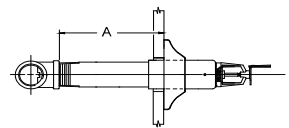

Item Price Group: V187 (ENT Finish: IPG V188)

VK152 - Plain Barrel
base p/n - 07858U(f)(t)(l)

		LIST PRICES and Available Finishes		
		Standard Brass (A_)	Polished Chrome (F_)	ENT (JN) IPG V188
Length (L) - A Dimension				
3 - 6" (76 - 152mm)		\$238.61	\$241.96	P.O.A
6 1/2 - 9" (165 - 229mm)		\$241.96	\$245.39	\$332.47
9 1/2 - 12" (241 - 305mm)		\$255.42	\$258.82	\$345.90
12 1/2 - 15" (318 - 381mm)		\$278.92	\$282.36	\$369.45
15 1/2 - 18" (394 - 457mm)		\$295.76	\$299.14	P.O.A
18 1/2 - 21" (470 - 533mm)		\$312.59	\$315.96	P.O.A
21 1/2 - 24" (546 - 610mm)		\$349.54	\$352.85	P.O.A
24 1/2 - 27" (622 - 686mm)		\$366.36	\$369.71	P.O.A
27 1/2 - 30" (699 - 762mm)		\$386.48	\$389.86	P.O.A
30 1/2 - 33" (775 - 838mm)		\$393.25	\$396.59	P.O.A
33 1/2 - 36" (851 - 914mm)		\$406.63	\$410.02	P.O.A

*contact customer service for lengths over standard

Item Price Group: V187 (ENT Finish: IPG V188)

VK156 - Standard Adj.
base p/n - 07857U(f)(t)(l)

		LIST PRICES and Available Finishes		
		Polished Chrome (F_)	White (M_/W)	ENT (JN) IPG V188
Length (L) - A Dimension				
1 1/2 - 6" (38 - 152mm)		\$245.39	\$245.39	\$332.48
6 1/2 - 9" (165 - 229mm)		\$258.82	\$258.82	\$345.90
9 1/2 - 12" (241 - 305mm)		\$268.89	\$268.89	\$355.97
12 1/2 - 15" (318 - 381mm)		\$299.14	\$299.14	\$386.22
15 1/2 - 18" (394 - 457mm)		\$312.59	\$312.59	\$399.67
18 1/2 - 21" (470 - 533mm)		\$329.38	\$329.38	\$416.47
21 1/2 - 24" (546 - 610mm)		\$366.36	\$366.36	\$453.45
24 1/2 - 27" (622 - 686mm)		\$383.17	\$383.18	\$470.25
27 1/2 - 30" (699 - 762mm)		\$399.97	\$399.97	P.O.A
30 1/2 - 33" (775 - 838mm)		\$406.63	\$406.64	P.O.A
33 1/2 - 36" (851 - 914mm)		\$426.78	\$426.78	P.O.A