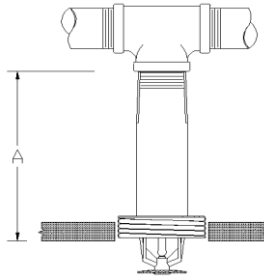

*contact customer service for lengths over standard

Item Price Group: V187

VK196 - 5.6 K Factor base p/n - 12423U(f)(t)(l)	Length (L) - A Dimension	LIST PRICES
		Standard Brass (A_)
	4 - 6" (101 - 152mm)	\$326.63
	6 1/4 - 9" (159 - 229mm)	\$331.66
	9 1/4 - 12" (235 - 305mm)	\$344.19
	12 1/4 - 15" (311 - 381mm)	\$376.87
	15 1/4 - 18" (387 - 457mm)	\$394.42
	18 1/4 - 21" (464 - 533mm)	\$419.58
	21 1/4 - 24" (540 - 610mm)	\$454.75
	24 1/4 - 27" (616 - 686mm)	\$477.36
	27 1/4 - 30" (692 - 762mm)	\$489.92
	30 1/4 - 33" (768 - 838mm)	\$517.57
	33 1/4 - 36" (845 - 914mm)	\$547.71