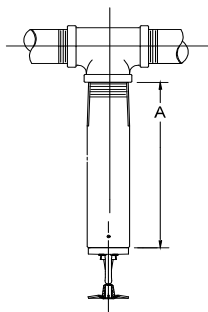

Ex: VK184, Brass, 155°F, 14 1/2" long

Part Number: 08417UAB145

VK160 (Std Response)	VK184 (Quick Response)
Plain Barrel	Plain Barrel
Base P/N: 08050	Base P/N: 08417U
	
order in 1/2" increments	order in 1/2" increments

Item Price Group: V187 (ENT Finish: IPG V188)

VK150 - Plain Barrel Length (L) - A Dimension
base p/n - 07852U(f)(t)(l)

Length (L) - A Dimension	LIST PRICES and Available Finishes		
	Standard Brass (A_)	Polished Chrome (F_)	ENT (JN) IPG V188
3 - 6" (76 - 152mm)	\$221.86	\$225.14	\$312.22
6 1/2 - 9" (165 - 229mm)	\$228.52	\$231.90	P.O.A
9 1/2 - 12" (241 - 305mm)	\$238.61	\$241.96	\$329.05
12 1/2 - 15" (318 - 381mm)	\$258.82	\$262.13	P.O.A
15 1/2 - 18" (394 - 457mm)	\$275.61	\$278.92	\$366.02
18 1/2 - 21" (470 - 533mm)	\$295.76	\$299.14	P.O.A
21 1/2 - 24" (546 - 610mm)	\$319.30	\$322.64	\$409.72
24 1/2 - 27" (622 - 686mm)	\$342.81	\$346.15	P.O.A
27 1/2 - 30" (699 - 762mm)	\$356.26	\$359.59	P.O.A
30 1/2 - 33" (775 - 838mm)	\$376.42	\$379.81	P.O.A
33 1/2 - 36" (851 - 914mm)	\$393.25	\$396.59	P.O.A