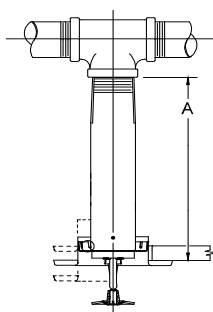

LIST PRICES and Available Finishes

Item Price Group: V187 (ENT Finish: IPG V188)

VK181 - Recessed Adj. Length (L) - A Dimension
base p/n - 13250U(f)(t)(l)