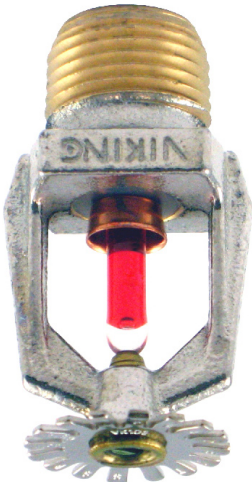

# Frame Style Fire Sprinkler Finishes

Below are examples of six available sprinkler finishes.

Frame style sprinklers may also be available in a nearly unlimited variety of custom color finishes.\*

Brass

Chrome-Enloy®

White Polyester

Black Polyester

Wax Coated

Black PTFE

\*Sprinklers shown above are for example purposes only. Specific finish options may vary by model. Please see sprinkler technical data sheet for availability.