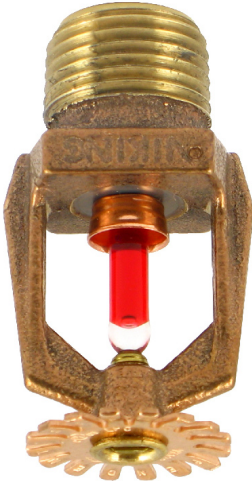

# Frame Style Fire Sprinkler Finishes

Below are examples of six available sprinkler finishes.

Frame style sprinklers may also be available in a nearly unlimited variety of custom color finishes.\*

Brass

Chrome-Enloy®

White Polyester

Black Polyester

Wax Coated

Black PTFE

\*Sprinklers shown above are for example purposes only. Specific finish options may vary by model. Please see sprinkler technical data sheet for availability.