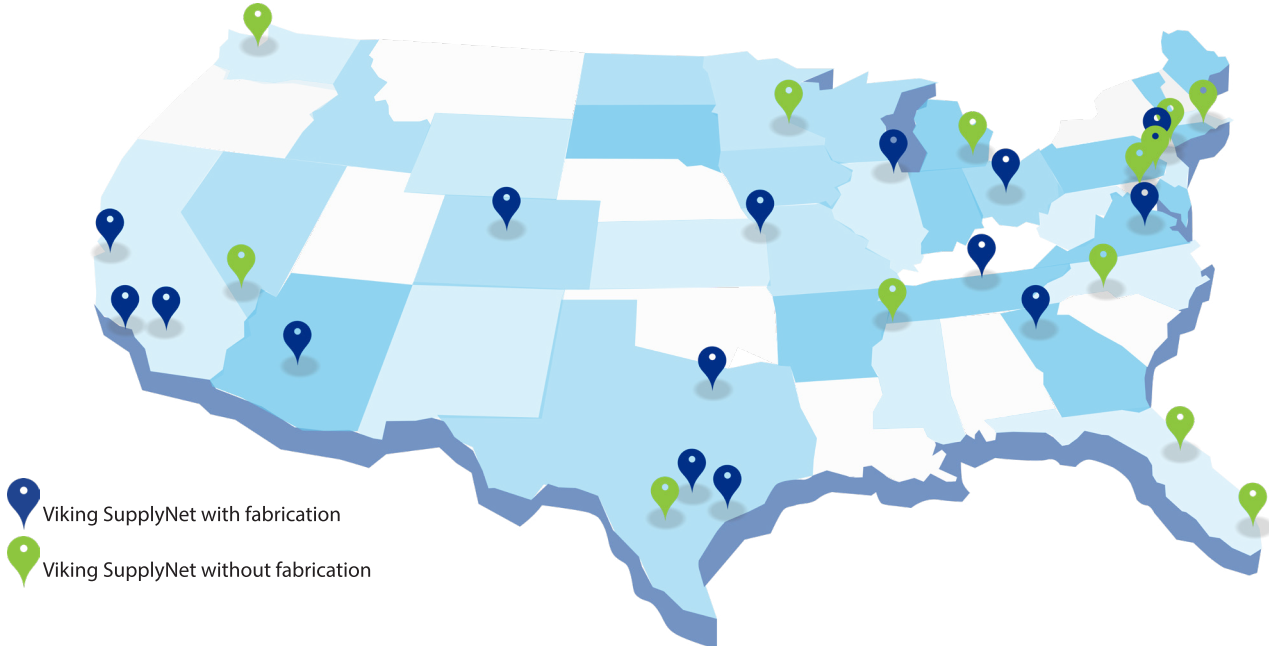

Fabrication Focus

Viking has recently updated and standardized its Welder Training Program, consistently upgrades tools and equipment, and much more.

Network Expansion

As of 2021, Viking has added a new fabrication location in Austin, TX and consistently features its state-of-the-art welding tools and technology to meet customer demand.

Order Delivery

Viking brings your order directly to the job site, and our trucks come equipped with customer-accessible GPS tracking by specific order.

Trusted above all.™

Viking SupplyNet | 210 N. Industrial Park Drive, Hastings, MI 49058, Telephone: (269) 945-9501 | www.supplynet.com