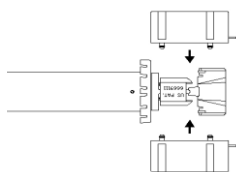

Expansion Plate

(OD = 5" / 127 mm)

meets seismic requirements for 1 inch annular space around spk

Finish	Size	Part #	IPG	List Price
<i>Use with E1, E2, and F1 escutcheons</i>				
Polished Chrome	5" OD	12620F	V205	\$4.28
Painted White	5" OD	12620M/W	V205	\$4.28
Painted Black	5" OD	12620M/B	V205	\$6.98
Painted Ivory	5" OD	12620M/SW1641	V205	\$6.98
Bright Brass	5" OD	12620B	V205	\$16.70
Brushed Chrome	5" OD	12620F/B	V205	\$16.70
Brushed Copper	5" OD	12620E/B	V205	\$16.70
Brushed Brass	5" OD	12620B/B	V205	\$16.70
<i>Use with domed concealed sprinklers</i>				
Polished Chrome	5" OD	13128F	V205	\$4.28
White	5" OD	13128M/W	V205	\$4.28

Dry Sprinkler Insulating

Boot Assembly

OD = 6" / 152 mm

Finish	Size	Part #	IPG	List Price
White	6" OD	22087M/W	V205	\$53.77

Protective Cover Assembly

Dry Sidewall Sprinklers

for temporary use on dry HSW sprinklers to help protect the sprinkler while the wall finish work is being completed around the sprinkler.