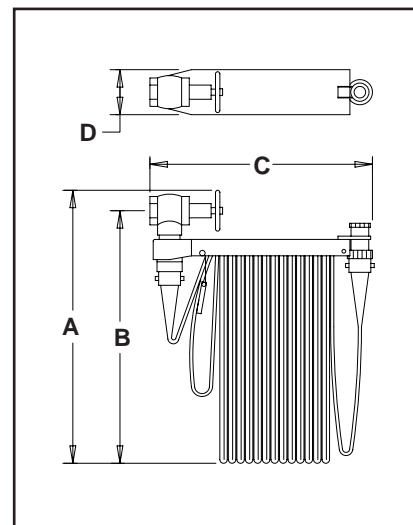

Optional Finishes

- ☐ - **B Polished** brass components, standard red rack
- ☐ - **C Rough Chrome Plated** brass components, standard red rack
- ☐ - **D Polished Chrome Plated** brass components, standard red rack
- ☐ - **E Rough Chrome Plated** brass components, **Chrome Plated** rack
- ☐ - **F Polished Chrome Plated** brass components, **Chrome Plated** rack

Optional Assembly Components

1 1/2" VALVES

- ☐ - **8** Model 3270 Valve Escutcheon, Cadmium Plated
- ☐ - **10** Model 3240 Adjustable Pressure Restricting Device, Cast Brass
- ☐ - **12** Model 3250 Pressure Restricting Disc, Brass
- ☐ - **14** Model 3260 Drain Vent Valve, Cast Brass
- ☐ - **16** Model 5040 Adjustable Pressure Restricting Valve, Cast Brass
- ☐ - **18** Model 5250 Factory Set Pressure Regulating Valve, Cast Brass

1 1/2" HOSE

- ☐ - **22** Model 3412 Single Jacket Hose, 300 PSI Acceptance Test
- ☐ - **24** Model 3422 Single Jacket Hose, 500 PSI Acceptance Test

1 1/2" COUPLINGS

- ☐ - **26** Model 3480-RL Rocker Lug Coupling, Cast Brass
- ☐ - **28** Model 3490 Rocker Lug Coupling, Aluminum

1 1/2" NOZZLES

- ☐ - **30** Model 3704B Fog Nozzle with bumper, Machined Brass
- ☐ - **32** Model 3724 Industrial Fog Nozzle, Machined Brass
- ☐ - **34** Model 3724E Industrial All-Fog Nozzle, Machined Brass
- ☐ - **36** Model 3714 Fog Nozzle, Red Polycarbonate
- ☐ - **38** Model 3714E All-Fog Nozzle, Red Polycarbonate

MOUNTING

- ☐ - **40** Model 3230 Wall Bracket, Aluminum
- ☐ - **42** Model 3232 Pipe Bracket, Aluminum with Clamps